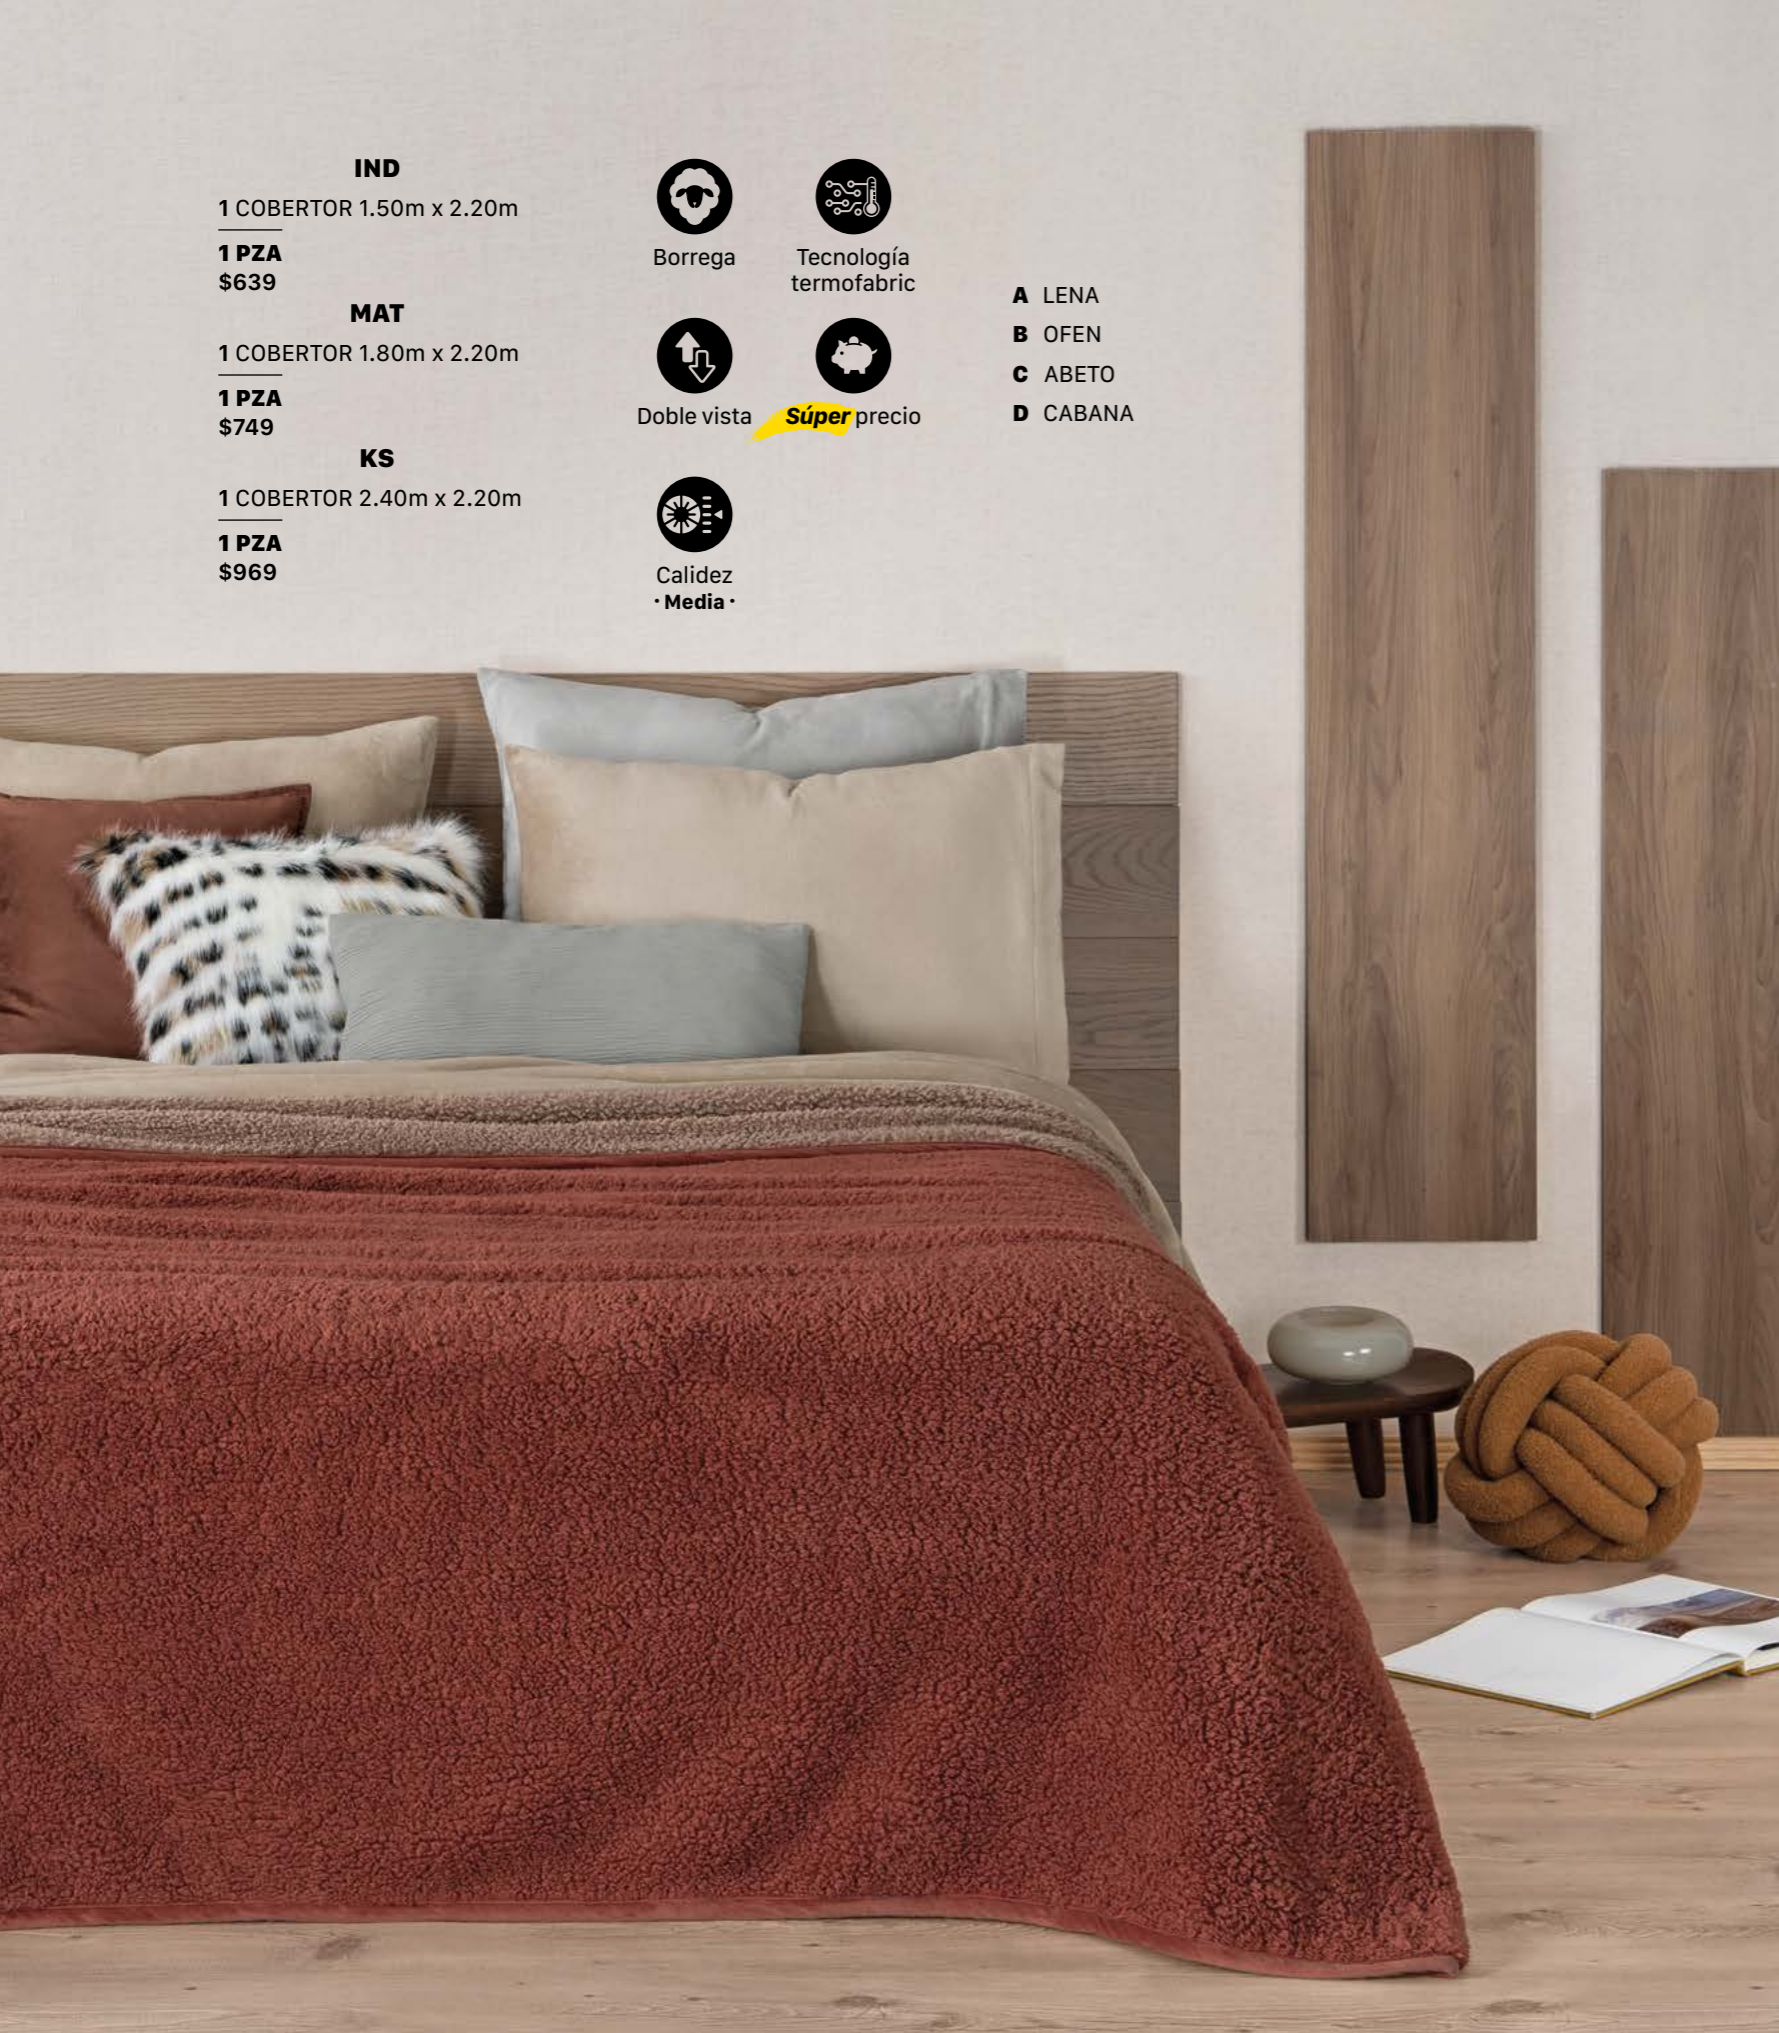

MAT

1 COBERTOR 1.80m x 2.20m

1 PZA
\$969

KS

1 COBERTOR 2.40m x 2.20m

1 PZA
\$1,269

cobertores
BORLAS

IND
1 COBERTOR 1.50m x 2.20m