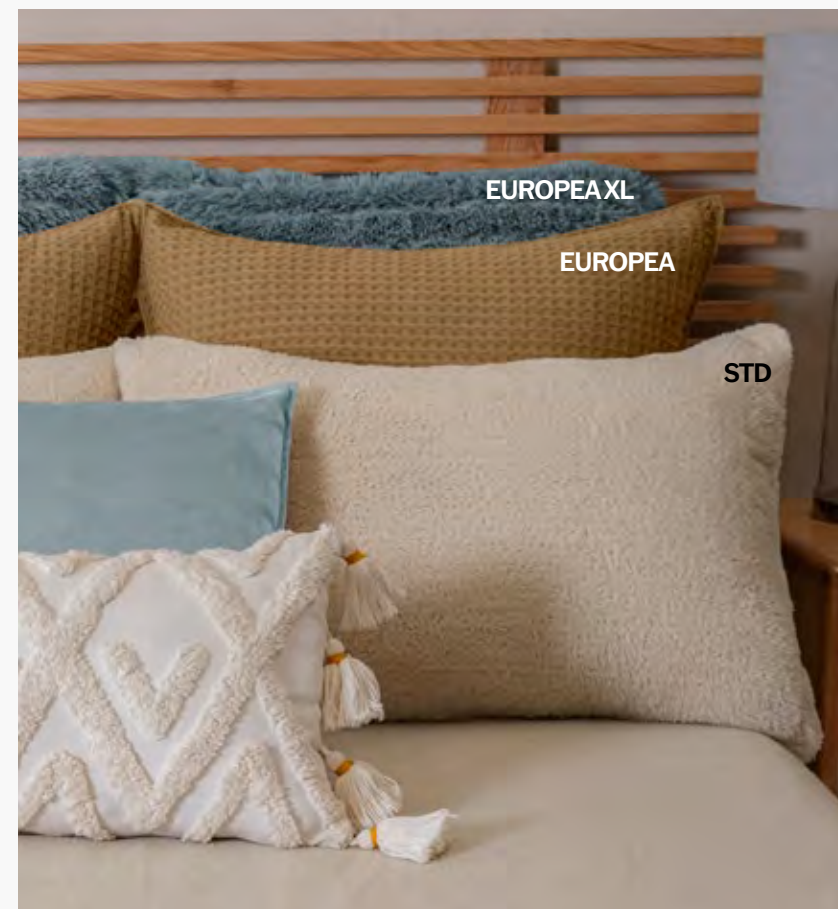

fundas de almohada

Las fundas para tus almohadas son indispensables porque además de proteger **lucirán muy bien.**