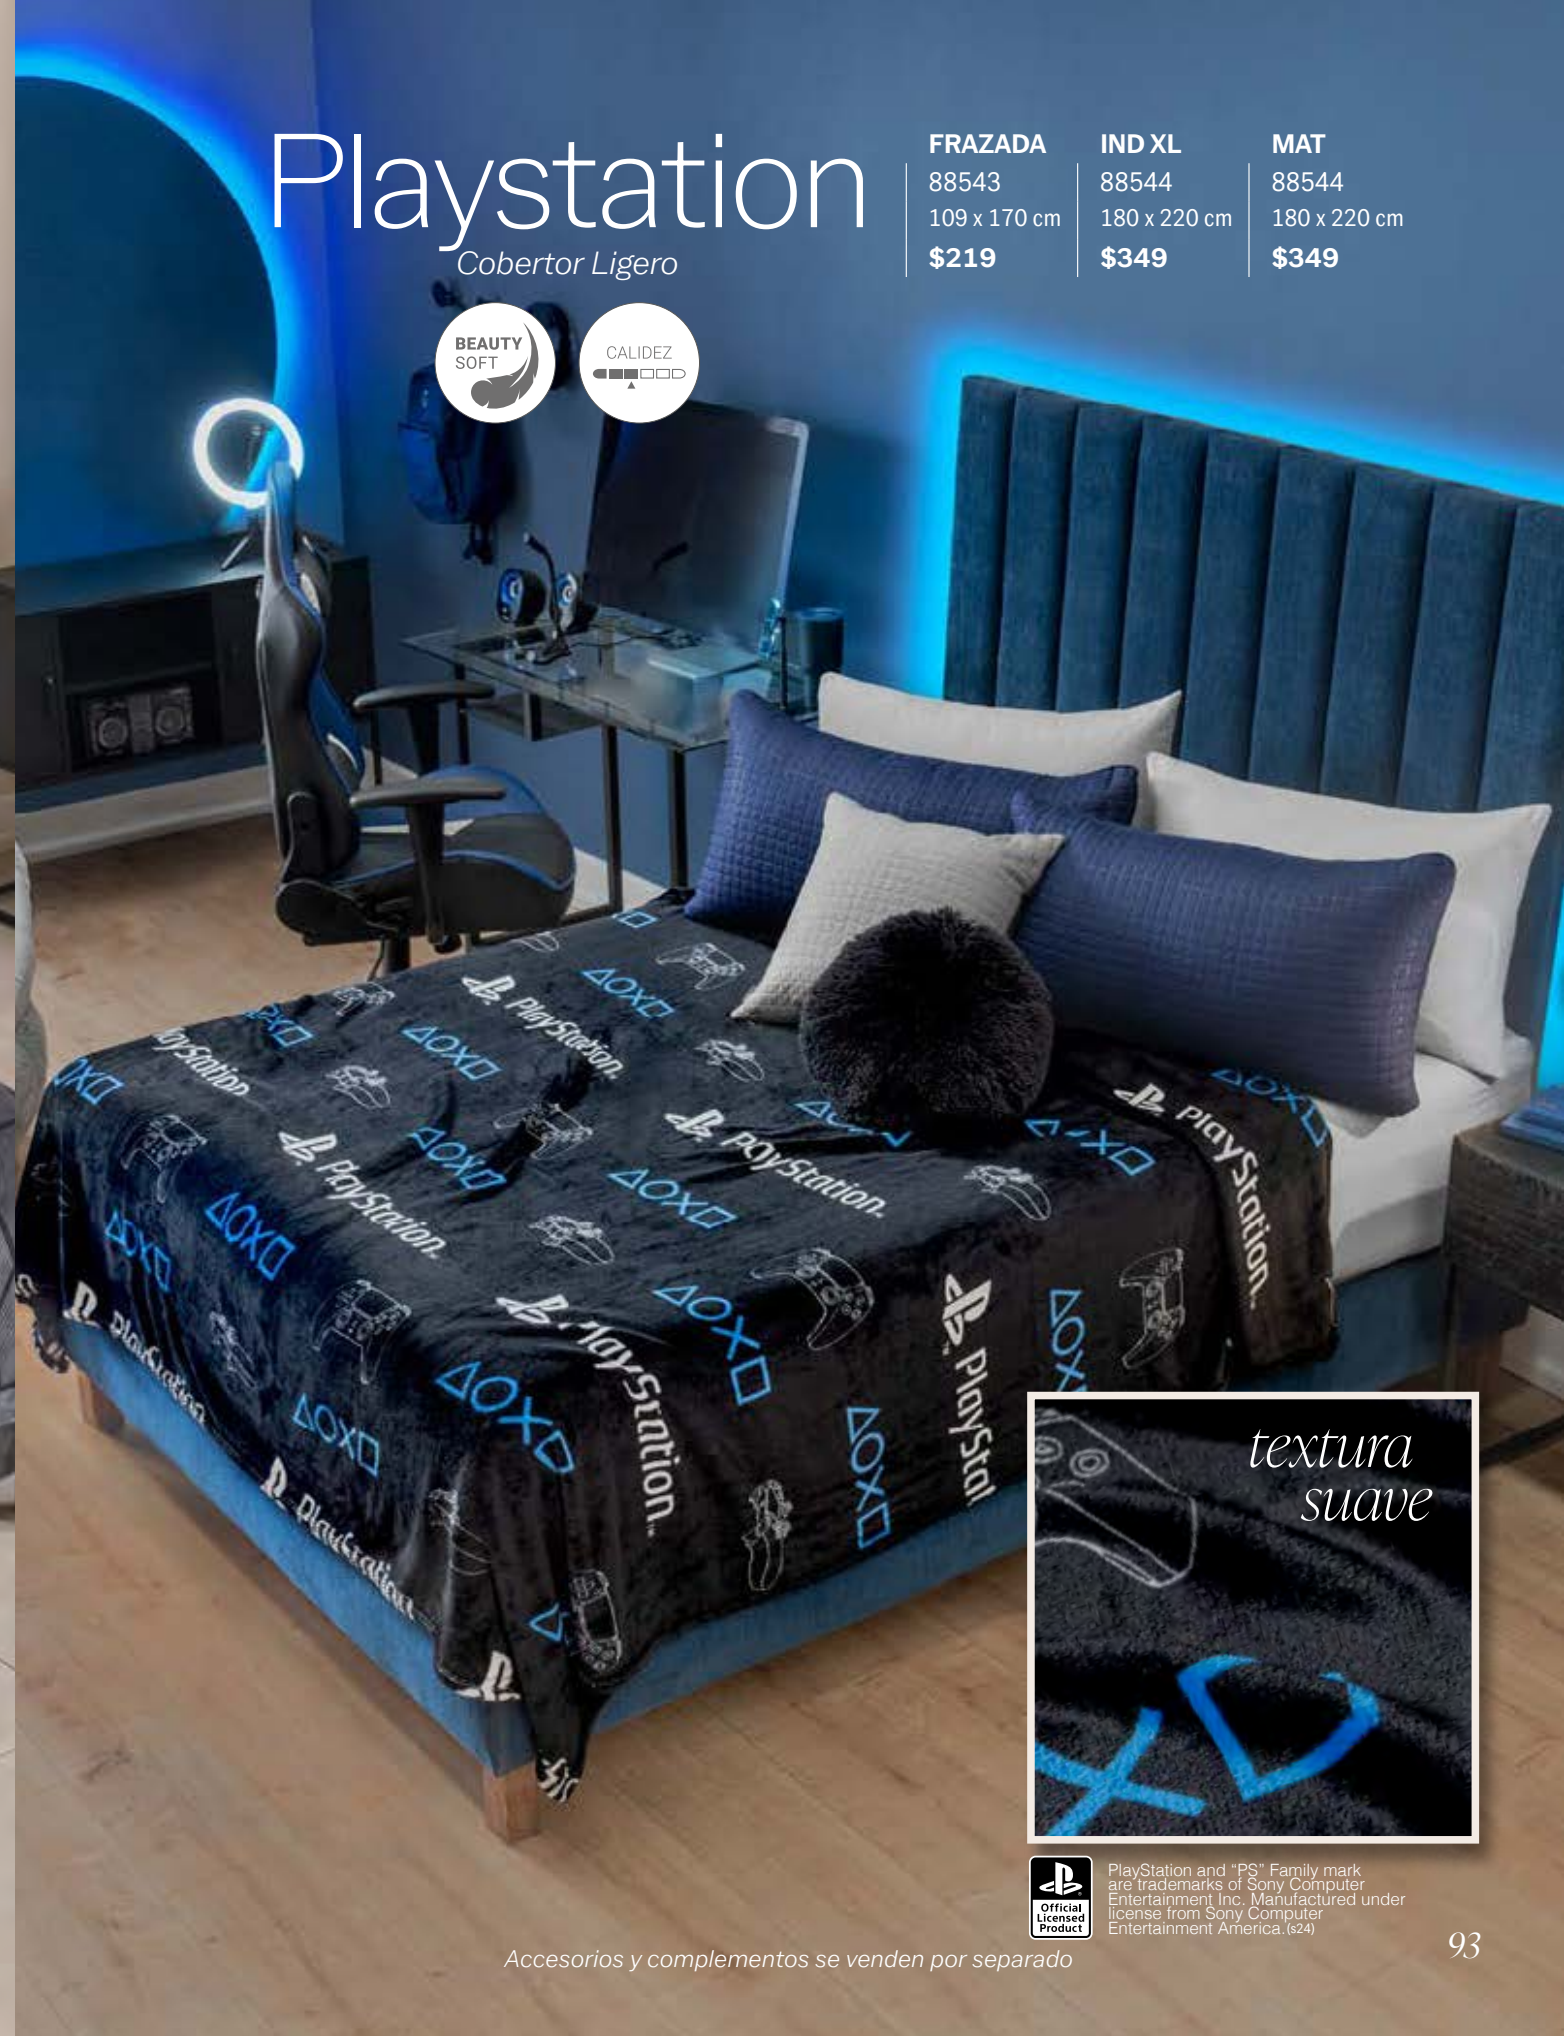

textura
suave

PlayStation and "PS" Family mark are trademarks of Sony Computer Entertainment Inc. Manufactured under license from Sony Computer Entertainment America. (s24)

Accesorios y complementos se venden por separado