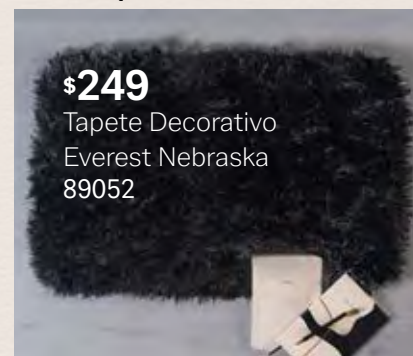

$249
Tapete Decorativo Everest Nebraska 89052